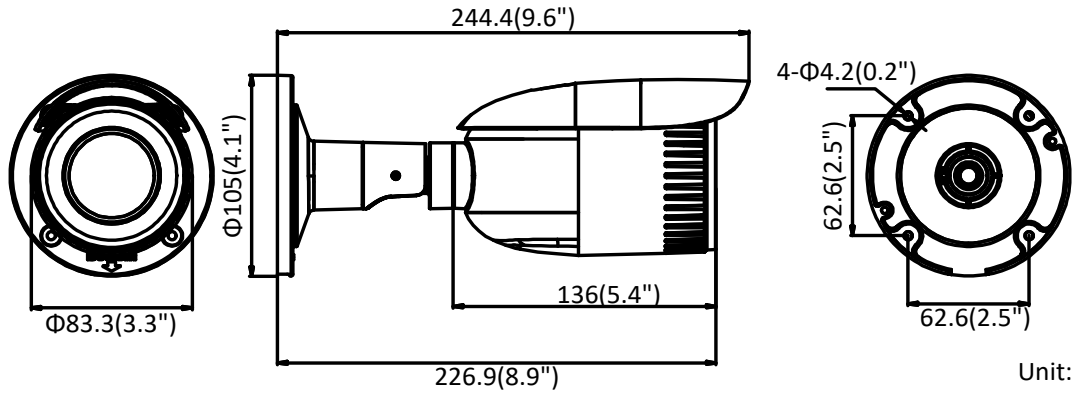

Dimension

Accessory

Distributed by

HIKVISION® HiWatch Series

Headquarters

No.555 Qianmo Road, Binjiang District,
Hangzhou 310051, China
T +86-571-8807-5998
overseasbusiness@hikvision.com

Hikvision USA
T +1-909-895-0400
sales.usa@hikvision.com

Hikvision Italy
T +39-0438-6902
info.it@hikvision.com

Hikvision Singapore
T +65-6684-4718
sg@hikvision.com

Hikvision Africa
T +27 (10) 0351172
sale.africa@hikvision.com

Hikvision Europe
T +31-23-55-42-770
info.eu@hikvision.com

Hikvision France
T +33(0)1-85-330-450
info.fr@hikvision.com

Hikvision Oceania
T +61-2-8599-4233
salesau@hikvision.com

Hikvision Hong Kong
T +852-2151-1761

Hikvision Middle East
T +971-4-8816086
salesme@hikvision.com

Hikvision Spain
T +34-91-737-16-55
info.es@hikvision.com

Hikvision Canada
T +1-909-895-0400
sales.usa@hikvision.com

Hikvision Russia
T +7-495-669-67-99
saleru@hikvision.com

Hikvision India
T +91-22-28469900
sales@pramahikvision.com

Hikvision Korea
T +82-31-731-8841
sales.korea@hikvision.com

Hikvision UK
T +01628-902140
support.uk@hikvision.com

Hikvision Brazil
T +55 11 3318-0050
Latam.support@hikvision.com